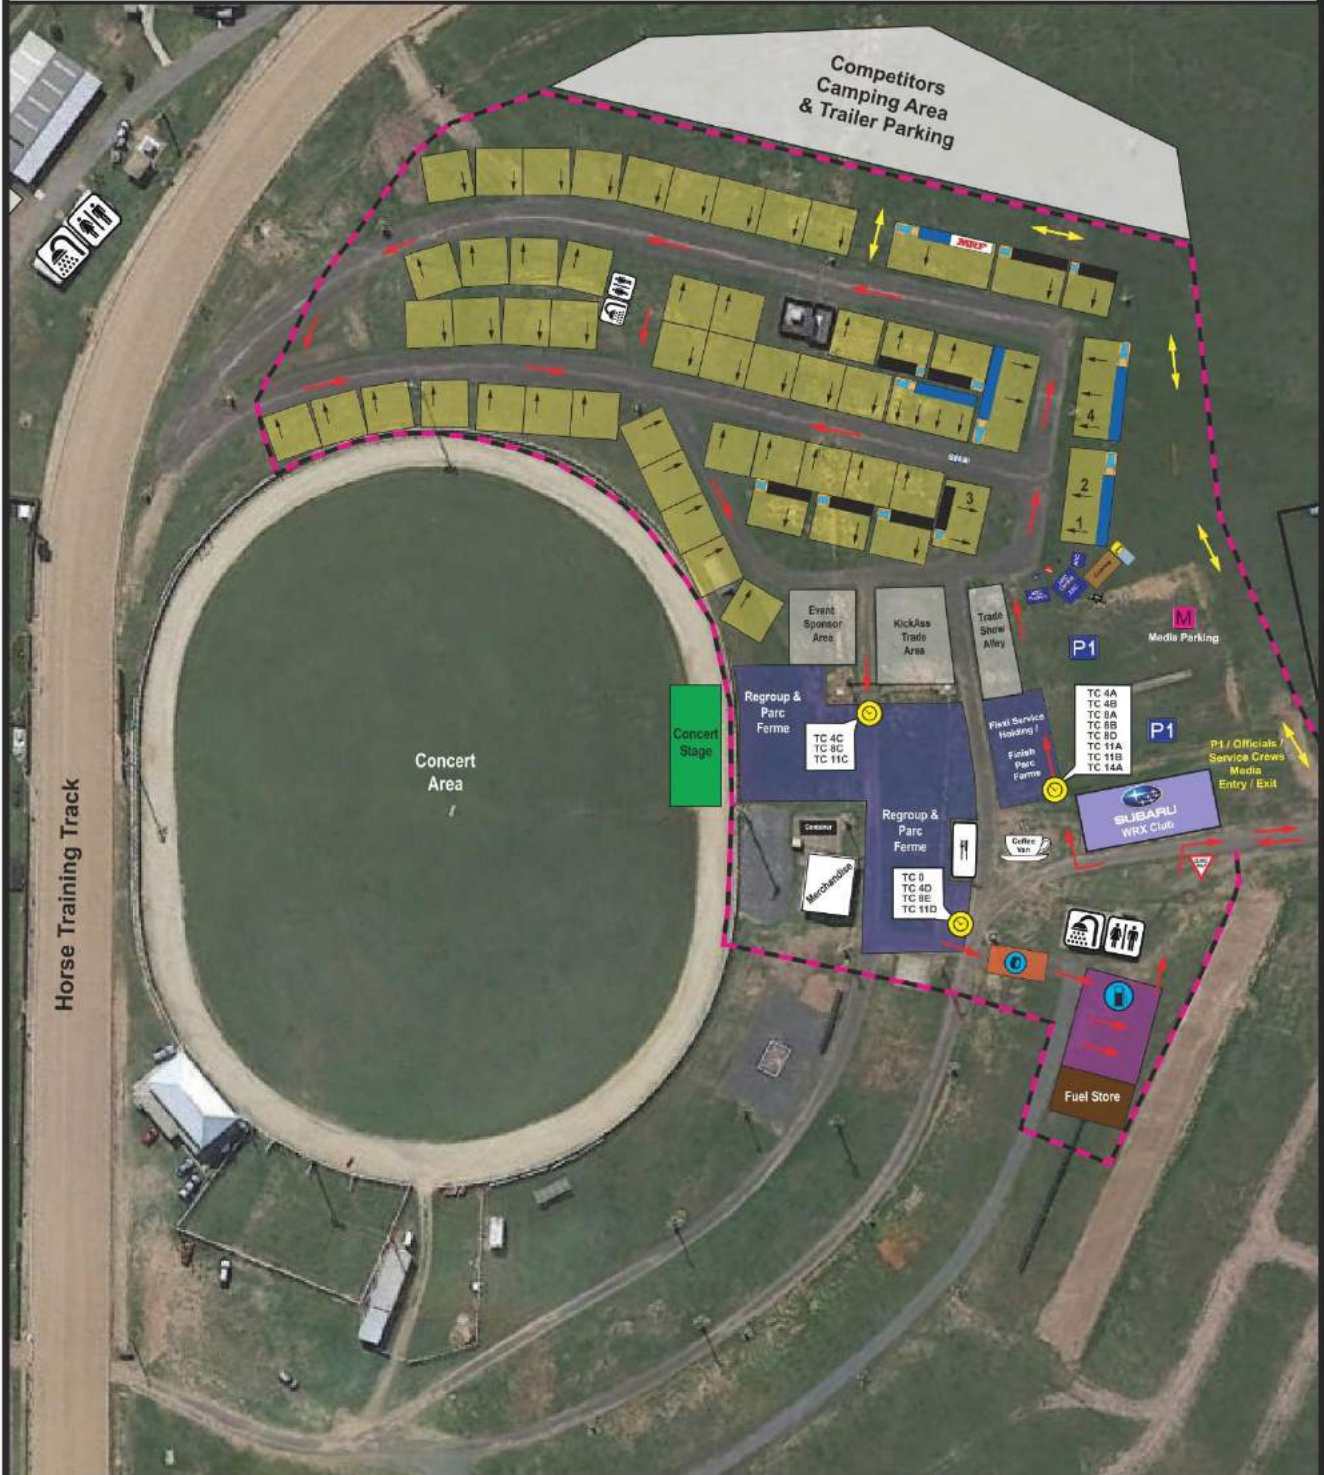

Map Book

Rally Queensland Saturday Overview

Legend

- Time Control / Regroup
- Stage Start
- Stage Finish
- Refuel
- Service Park
- Spectator Point
- Hospital

Legend

- Time Control / Restroom
- Stage Start
- Stage Finish
- Refuel
- Service Park
- Spectator Point
- Hospital

Version 1.0

Time Controls		Media Zone / Flexi Zone		Refueling		Toilets & Showers	
Service Bays		Regroup / Parc Ferme		Fuel Store		Food	
Tyre Companies		Tyre Marking		Travel Direction			

Legend

SCALE = 20m

Legend - Amamoor

- | | | | |
|-----------------------|--|---------------|--|
| Special Stage | | Time Control | |
| Liaison | | Stage Start | |
| Alternate Route | | Flying Finish | |
| Evacuation Route | | Stop Point | |
| Adjacent Stage | | SOS/MIV | |
| Direction of Travel | | Media Point | |
| Tulip Number | | Spectators | |
| Road Closure & Number | | | |

Scale = 500m

Legend - Kandanga

- | | | | |
|-----------------------|--|---------------|--|
| Special Stage | | Time Control | |
| Liaison | | Stage Start | |
| Alternate Route | | Flying Finish | |
| Evacuation Route | | Stop Point | |
| Adjacent Stage | | SOS/MIV | |
| Direction of Travel | | Media Point | |
| Tulip Number | | Spectators | |
| Road Closure & Number | | | |