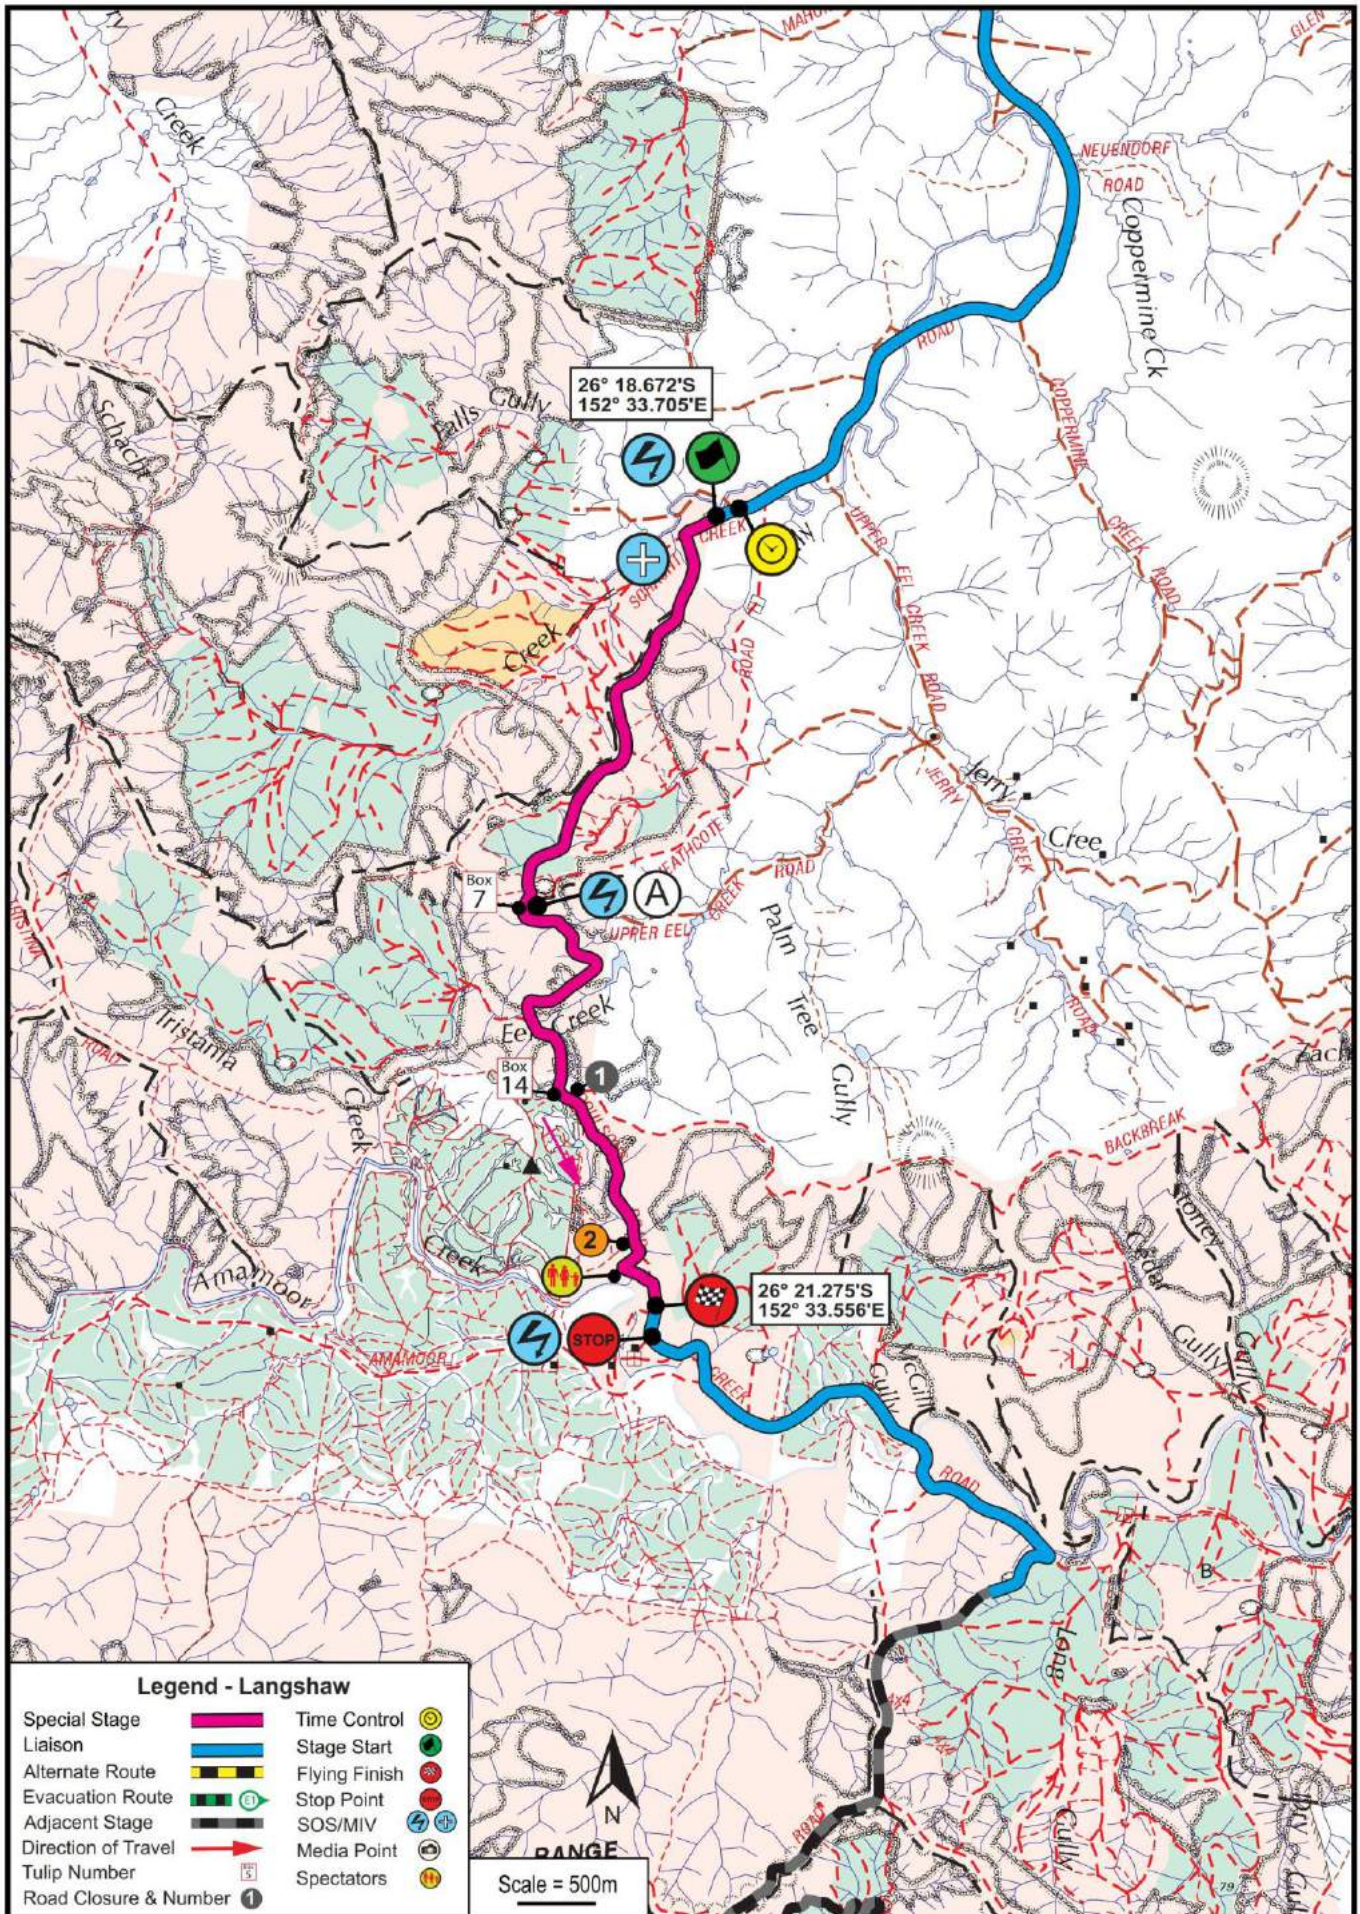

Map Book

Rally Queensland Saturday Overview

Legend

- Time Control / Regroup
- Stage Start
- Stage Finish
- Refuel
- Service Park
- Spectator Point
- Hospital

Legend

- Time Control / Restroom
- Stage Start
- Stage Finish
- Refuel
- Service Park
- Spectator Point
- Hospital

Version 1.0

Time Controls		Media Zone / Flexi Zone		Refueling		Toilets & Showers	
Service Bays		Regroup / Parc Ferme		Fuel Store		Food	
Tyre Companies		Tyre Marking		Travel Direction			

Legend

SCALE = 20m

Scale = 500m

Legend - Kandanga

- | | | | |
|-----------------------|--|---------------|--|
| Special Stage | | Time Control | |
| Liaison | | Stage Start | |
| Alternate Route | | Flying Finish | |
| Evacuation Route | | Stop Point | |
| Adjacent Stage | | SOS/MIV | |
| Direction of Travel | | Media Point | |
| Tulip Number | | Spectators | |
| Road Closure & Number | | | |

Scale = 500m

Legend - Glastonbury Long

- | | | | |
|-----------------------|--|---------------|--|
| Special Stage | | Time Control | |
| Liaison | | Stage Start | |
| Alternate Route | | Flying Finish | |
| Evacuation Route | | Stop Point | |
| Adjacent Stage | | SOS/MIV | |
| Direction of Travel | | Media Point | |
| Tulip Number | | Spectators | |
| Road Closure & Number | | | |