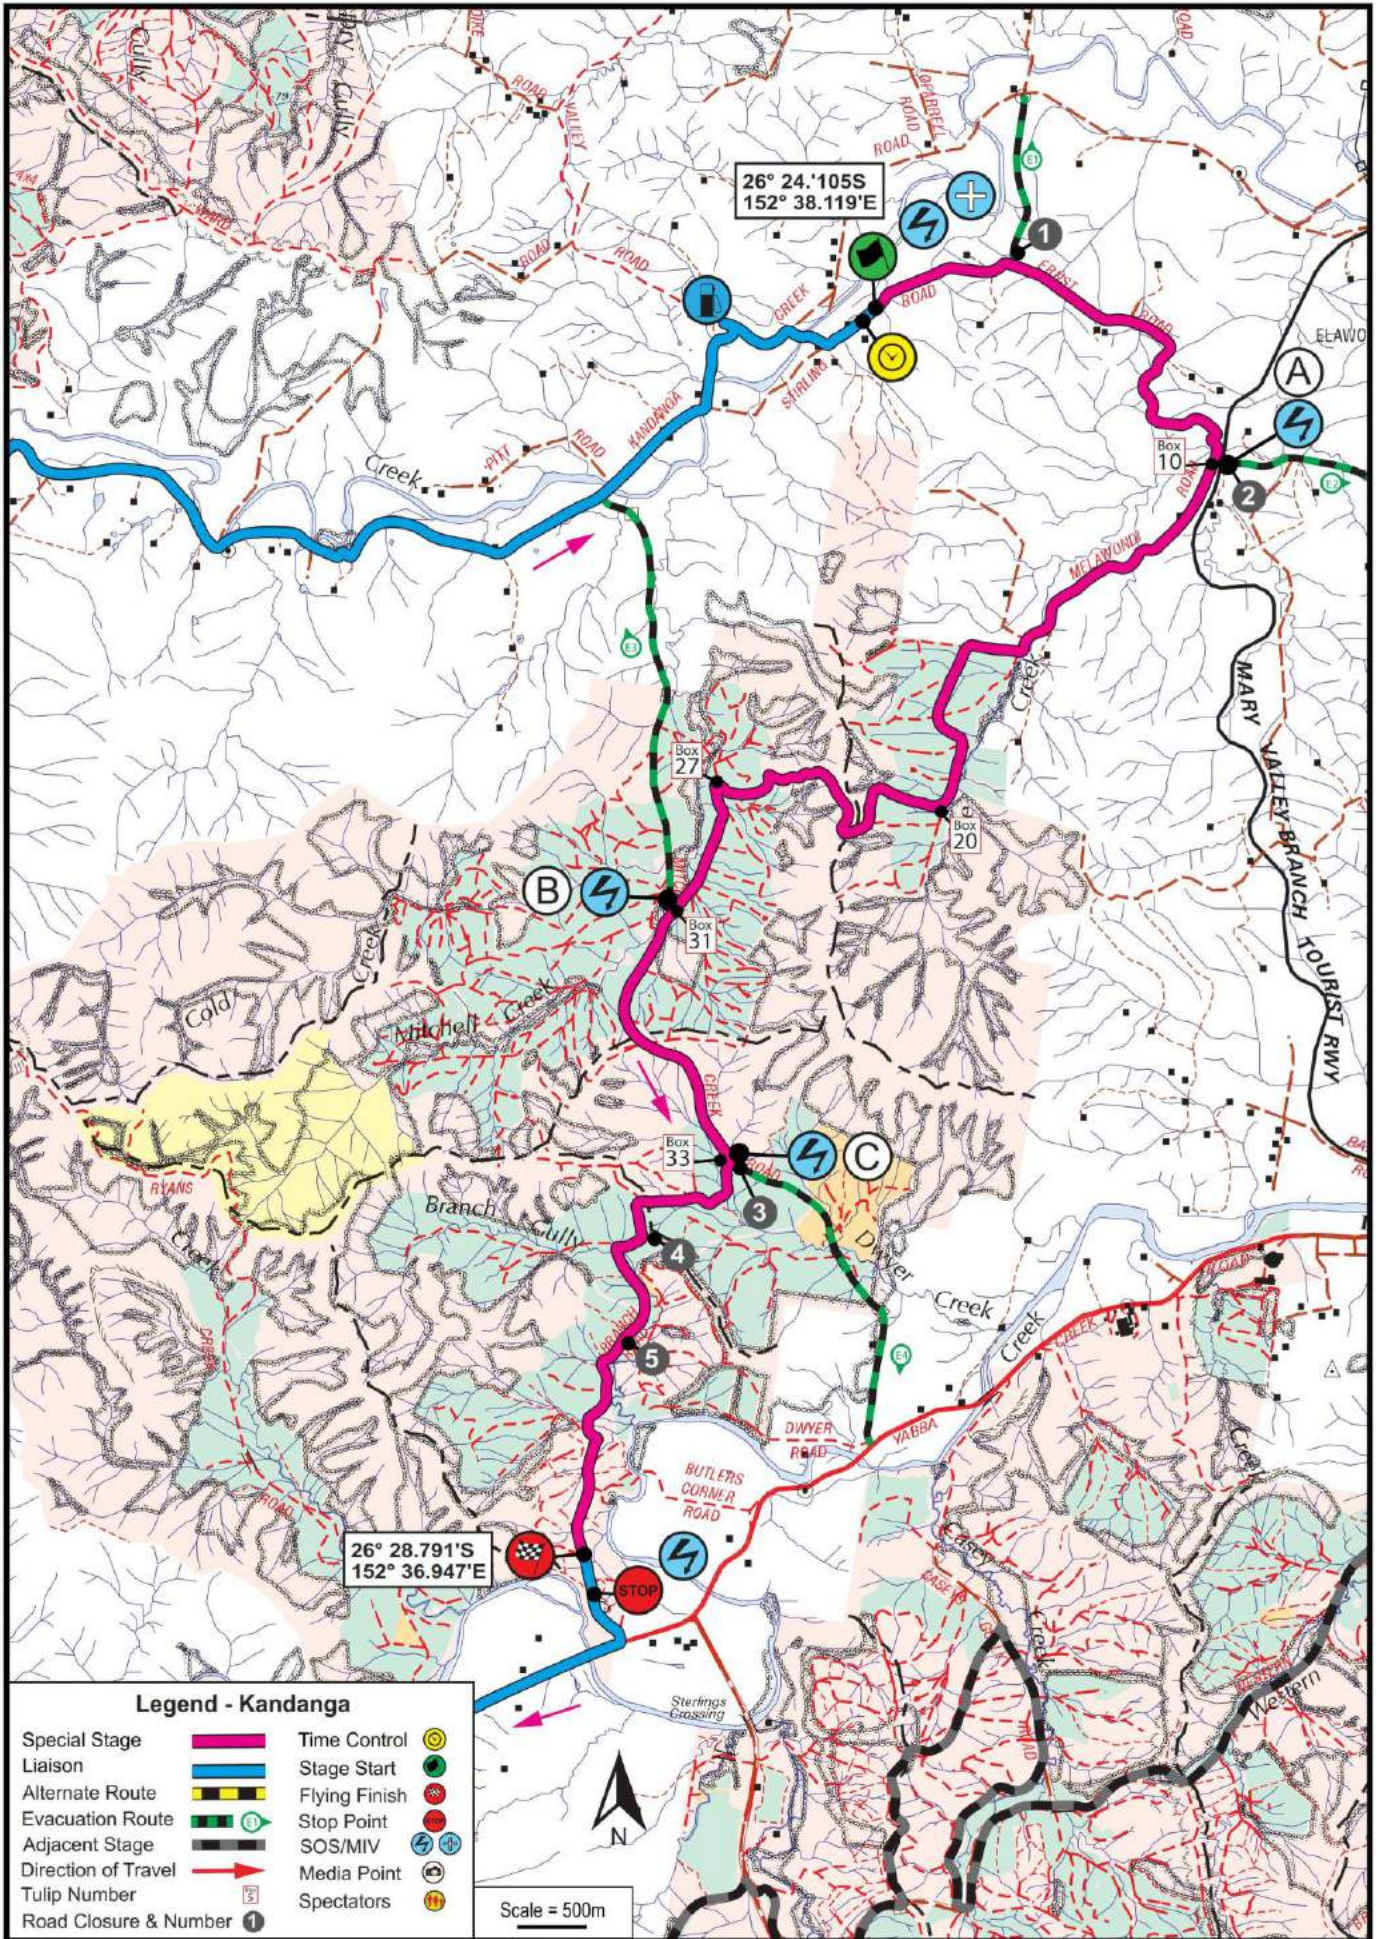

Map Book

Rally Queensland Saturday Overview

Legend

- Time Control / Regroup
- Stage Start
- Stage Finish
- Refuel
- Service Park
- Spectator Point
- Hospital

Legend

- Time Control / Restroom
- Stage Start
- Stage Finish
- Refuel
- Service Park
- Spectator Point
- Hospital

Version 1.0

Time Controls		Media Zone / Flexi Zone		Refueling		Toilets & Showers	
Service Bays		Regroup / Parc Ferme		Fuel Store		Food	
Tyre Companies		Tyre Marking		Travel Direction			

Legend

SCALE = 20m

Legend - Amamoor

- | | | | |
|-----------------------|--|---------------|--|
| Special Stage | | Time Control | |
| Liaison | | Stage Start | |
| Alternate Route | | Flying Finish | |
| Evacuation Route | | Stop Point | |
| Adjacent Stage | | SOS/MIV | |
| Direction of Travel | | Media Point | |
| Tulip Number | | Spectators | |
| Road Closure & Number | | | |

Scale = 500m

Legend - Kandanga

- | | | | |
|-----------------------|--|---------------|--|
| Special Stage | | Time Control | |
| Liaison | | Stage Start | |
| Alternate Route | | Flying Finish | |
| Evacuation Route | | Stop Point | |
| Adjacent Stage | | SOS/MIV | |
| Direction of Travel | | Media Point | |
| Tulip Number | | Spectators | |
| Road Closure & Number | | | |