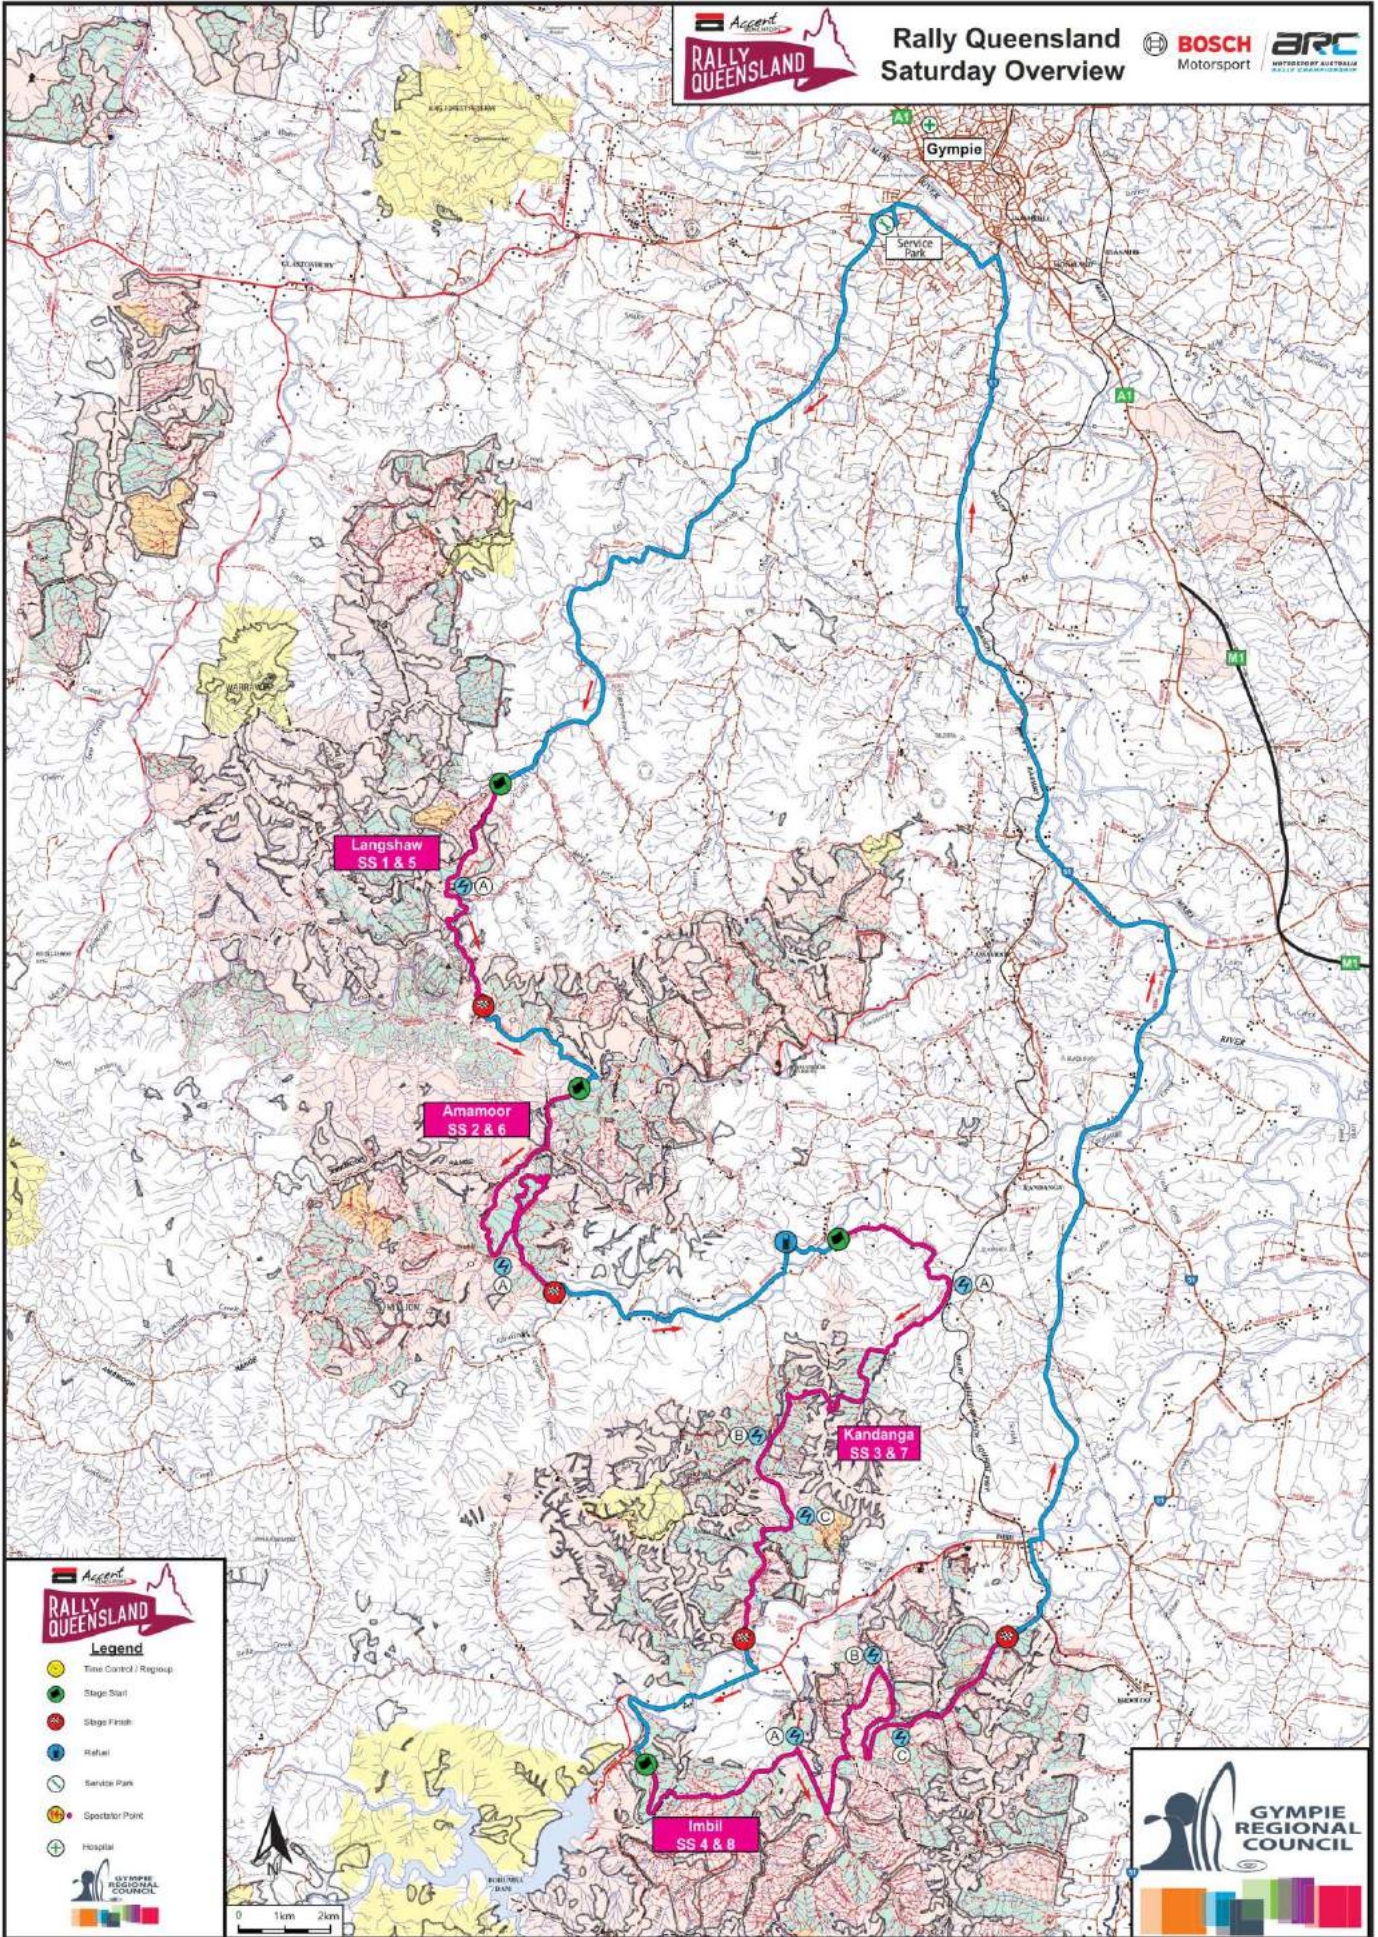

Map Book

Rally Queensland Saturday Overview

Legend

- Time Control / Regroup
- Stage Start
- Stage Finish
- Refuel
- Service Park
- Spectator Point
- Hospital

Legend

- Time Control / Restroom
- Stage Start
- Stage Finish
- Refuel
- Service Park
- Spectator Point
- Hospital

Version 1.0

Time Controls		Media Zone / Flexi Zone		Refueling		Toilets & Showers	
Service Bays		Regroup / Parc Ferme		Fuel Store		Food	
Tyre Companies		Tyre Marking		Travel Direction			

Legend

SCALE = 20m

Scale = 500m

Legend - Kandanga

- | | | | |
|-----------------------|--|---------------|--|
| Special Stage | | Time Control | |
| Liaison | | Stage Start | |
| Alternate Route | | Flying Finish | |
| Evacuation Route | | Stop Point | |
| Adjacent Stage | | SOS/MIV | |
| Direction of Travel | | Media Point | |
| Tulip Number | | Spectators | |
| Road Closure & Number | | | |

Scale = 500m

Legend - Glastonbury Long

- | | | | |
|-----------------------|--|---------------|--|
| Special Stage | | Time Control | |
| Liaison | | Stage Start | |
| Alternate Route | | Flying Finish | |
| Evacuation Route | | Stop Point | |
| Adjacent Stage | | SOS/MIV | |
| Direction of Travel | | Media Point | |
| Tulip Number | | Spectators | |
| Road Closure & Number | | | |