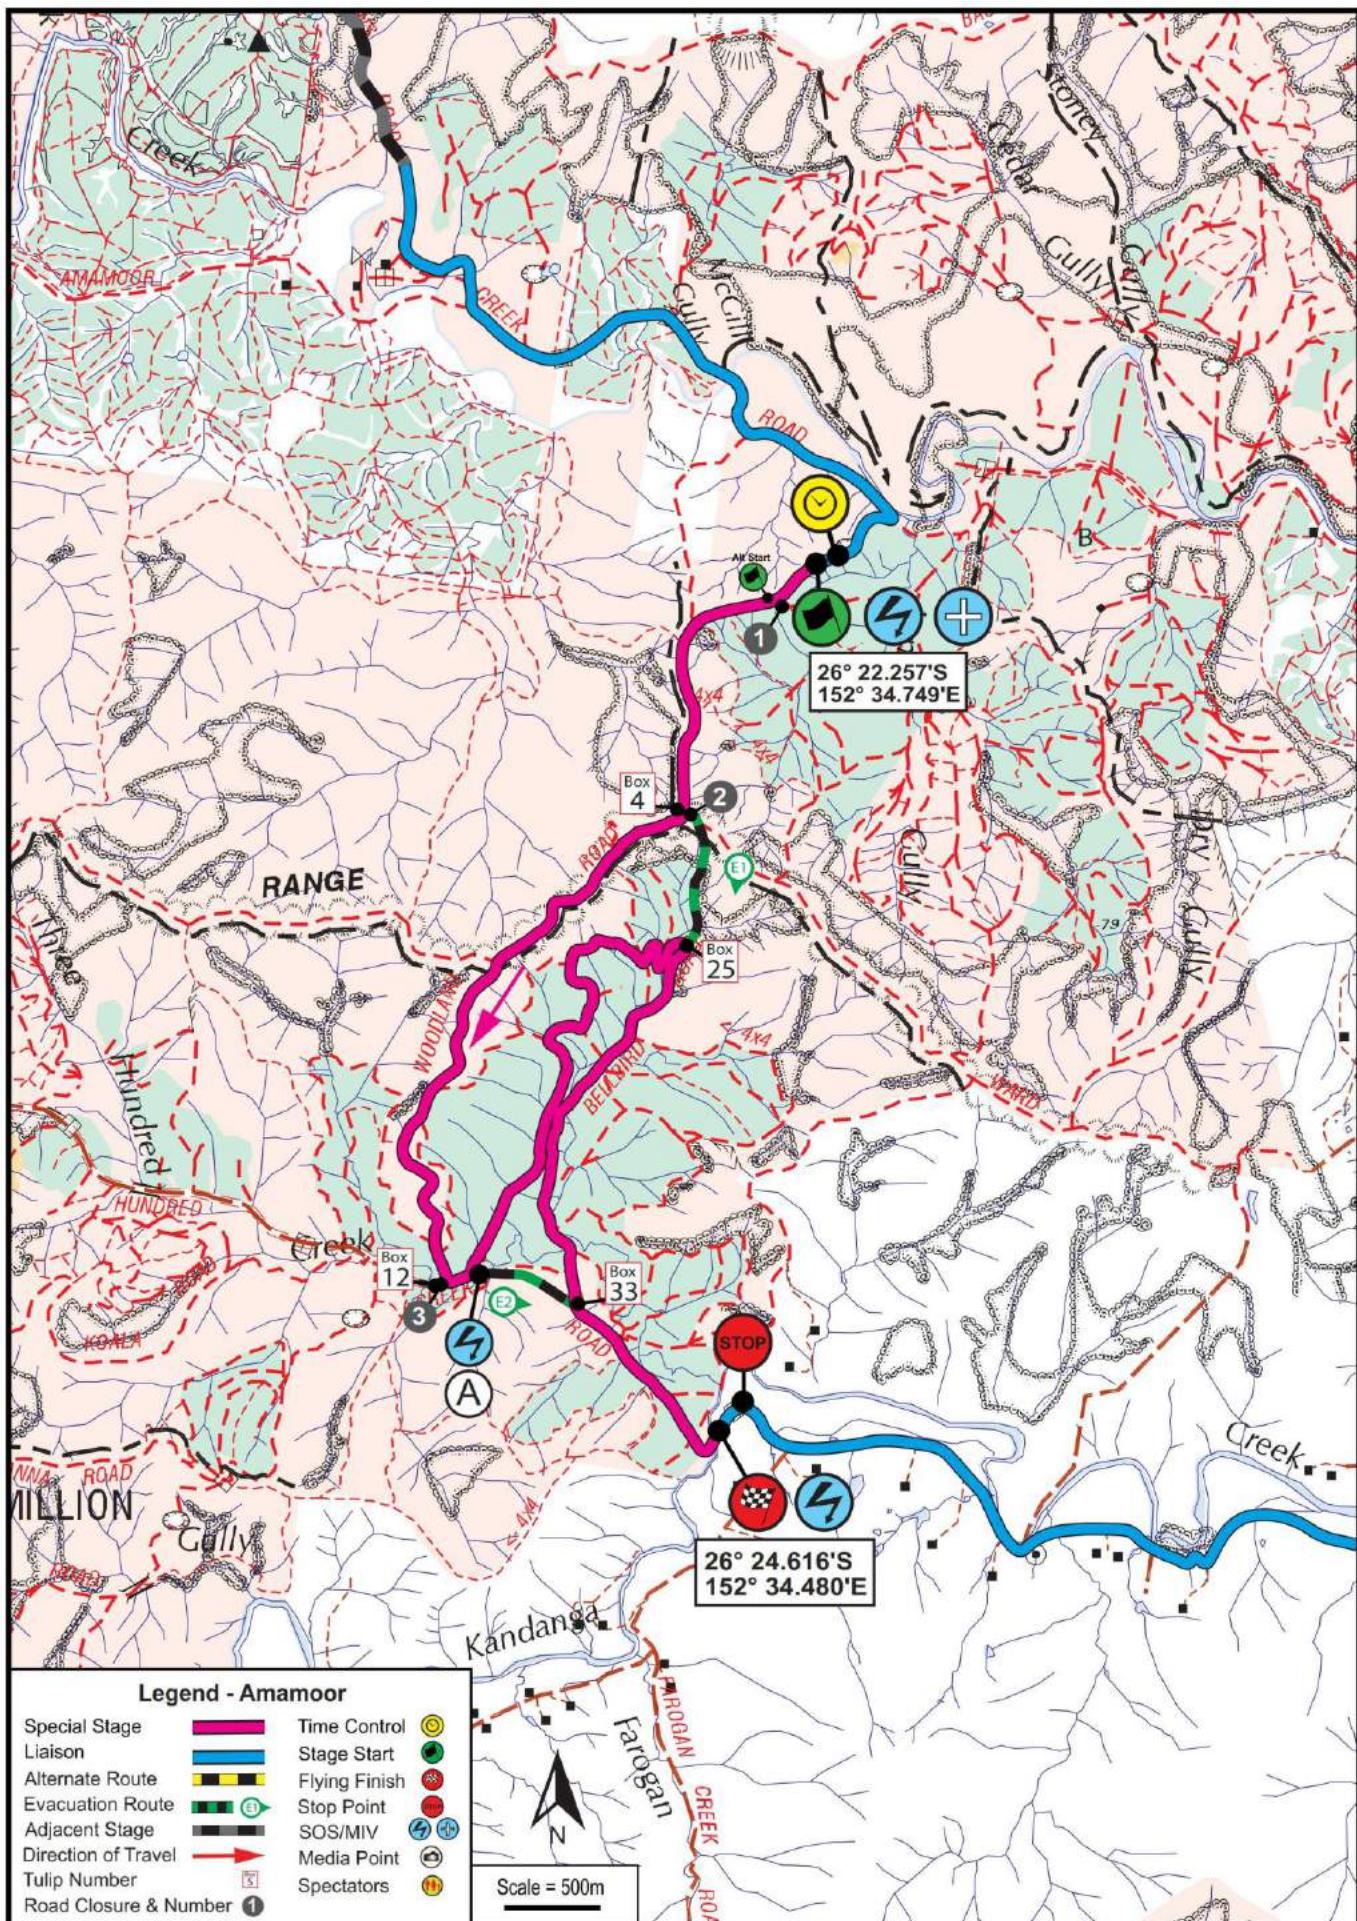

Map Book

Rally Queensland Saturday Overview

Legend

- Time Control / Regroup
- Stage Start
- Stage Finish
- Refuel
- Service Park
- Spectator Point
- Hospital

Legend

- Time Control / Restroom
- Stage Start
- Stage Finish
- Refuel
- Service Park
- Spectator Point
- Hospital

Version 1.0

Time Controls		Media Zone / Flexi Zone		Refueling		Toilets & Showers	
Service Bays		Regroup / Parc Ferme		Fuel Store		Food	
Tyre Companies		Tyre Marking		Travel Direction			

Legend

SCALE = 20m

Scale = 500m

Legend - Kandanga

- | | | | |
|-----------------------|--|---------------|--|
| Special Stage | | Time Control | |
| Liaison | | Stage Start | |
| Alternate Route | | Flying Finish | |
| Evacuation Route | | Stop Point | |
| Adjacent Stage | | SOS/MIV | |
| Direction of Travel | | Media Point | |
| Tulip Number | | Spectators | |
| Road Closure & Number | | | |

Scale = 500m

Legend - Glastonbury Long

- | | | | |
|-----------------------|--|---------------|--|
| Special Stage | | Time Control | |
| Liaison | | Stage Start | |
| Alternate Route | | Flying Finish | |
| Evacuation Route | | Stop Point | |
| Adjacent Stage | | SOS/MIV | |
| Direction of Travel | | Media Point | |
| Tulip Number | | Spectators | |
| Road Closure & Number | | | |