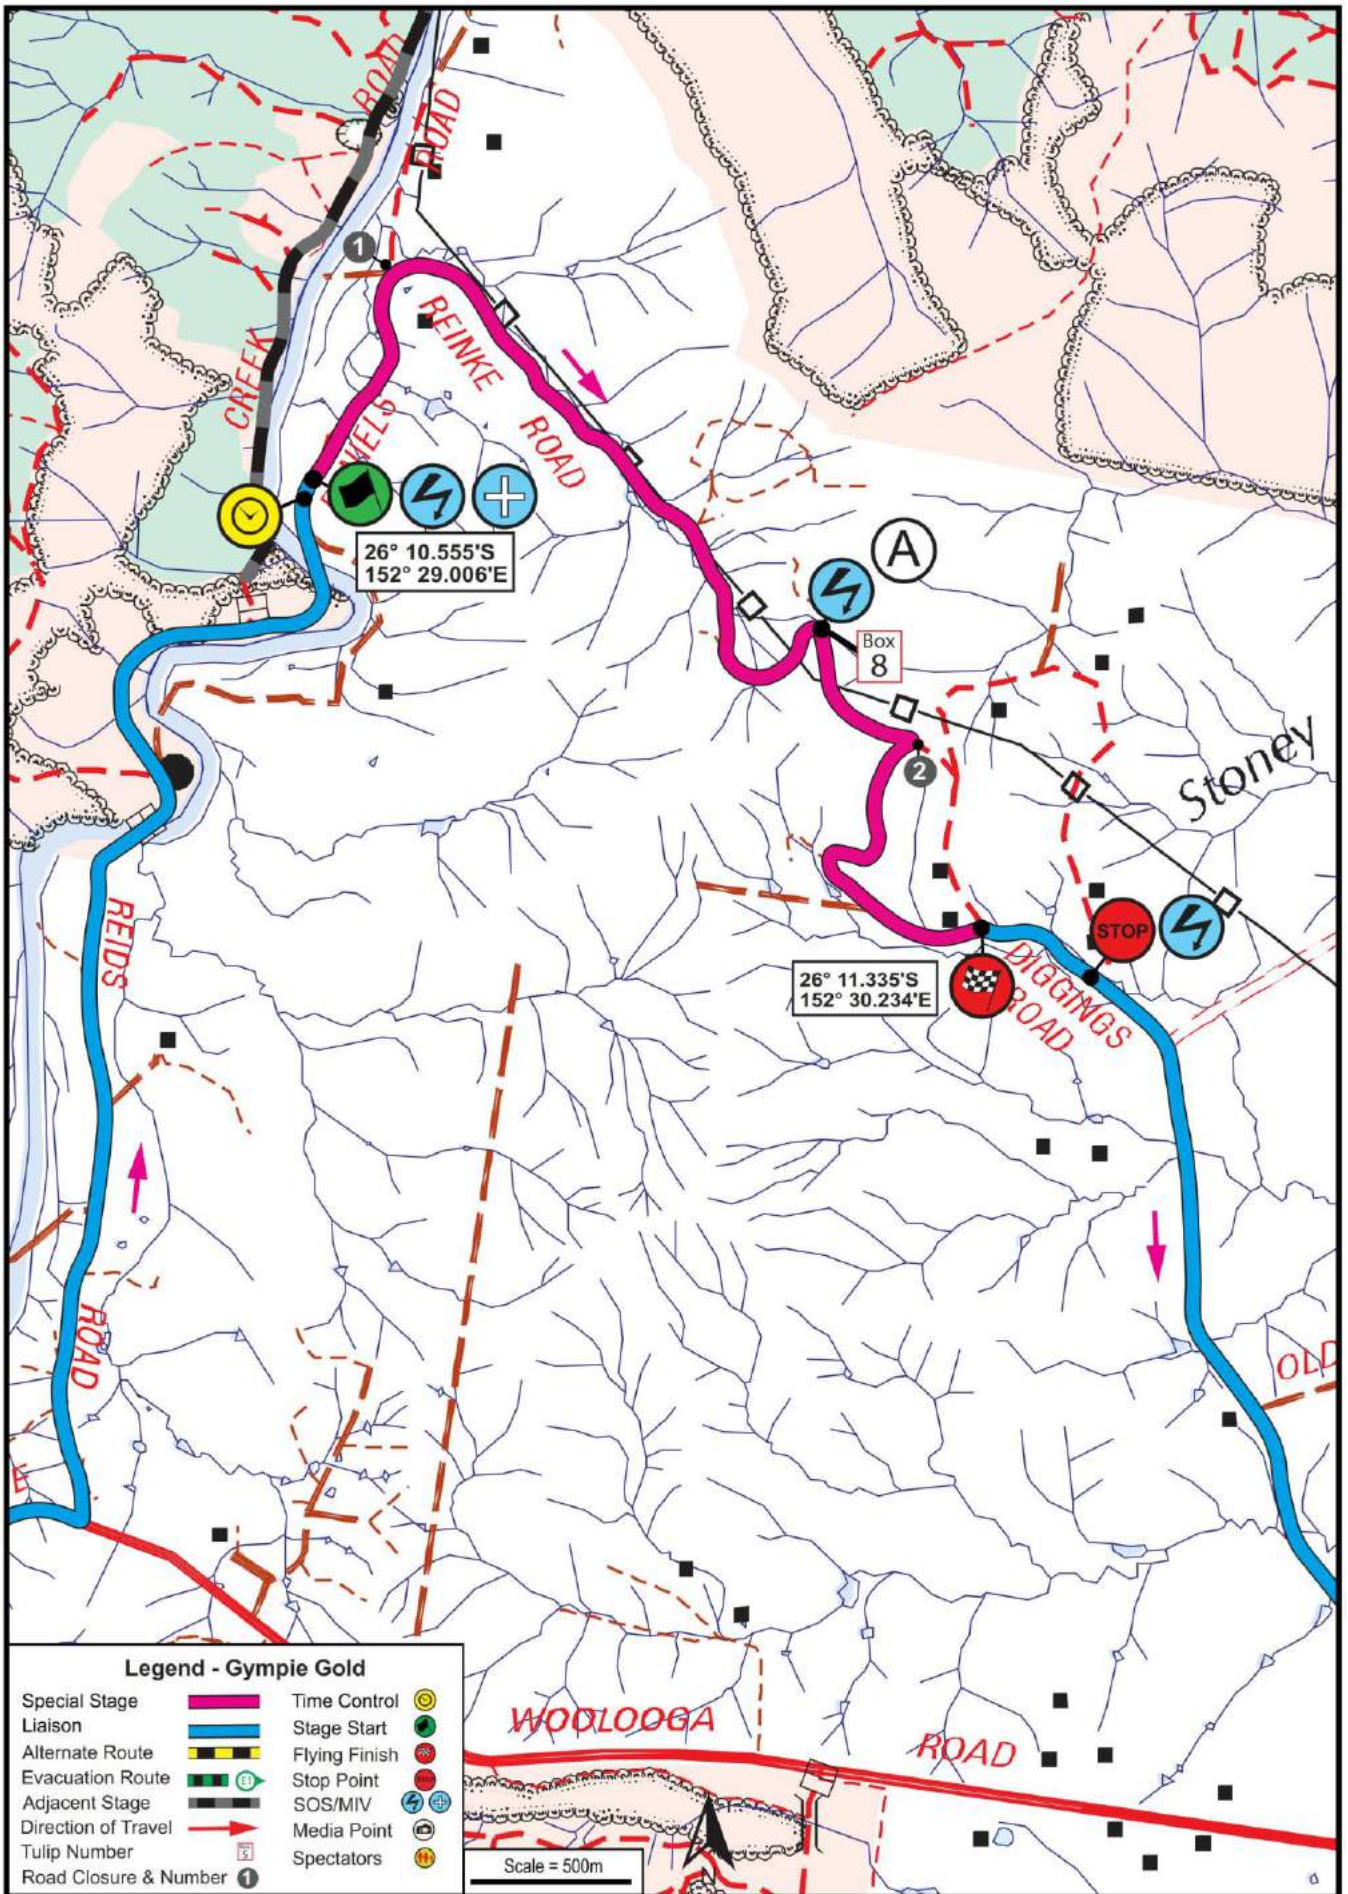

Legend - Gympie Gold

Special Stage		Time Control	
Liaison		Stage Start	
Alternate Route		Flying Finish	
Evacuation Route		Stop Point	
Adjacent Stage		SOS/MIV	
Direction of Travel		Media Point	
Tulip Number		Spectators	
Road Closure & Number			

Scale = 500m