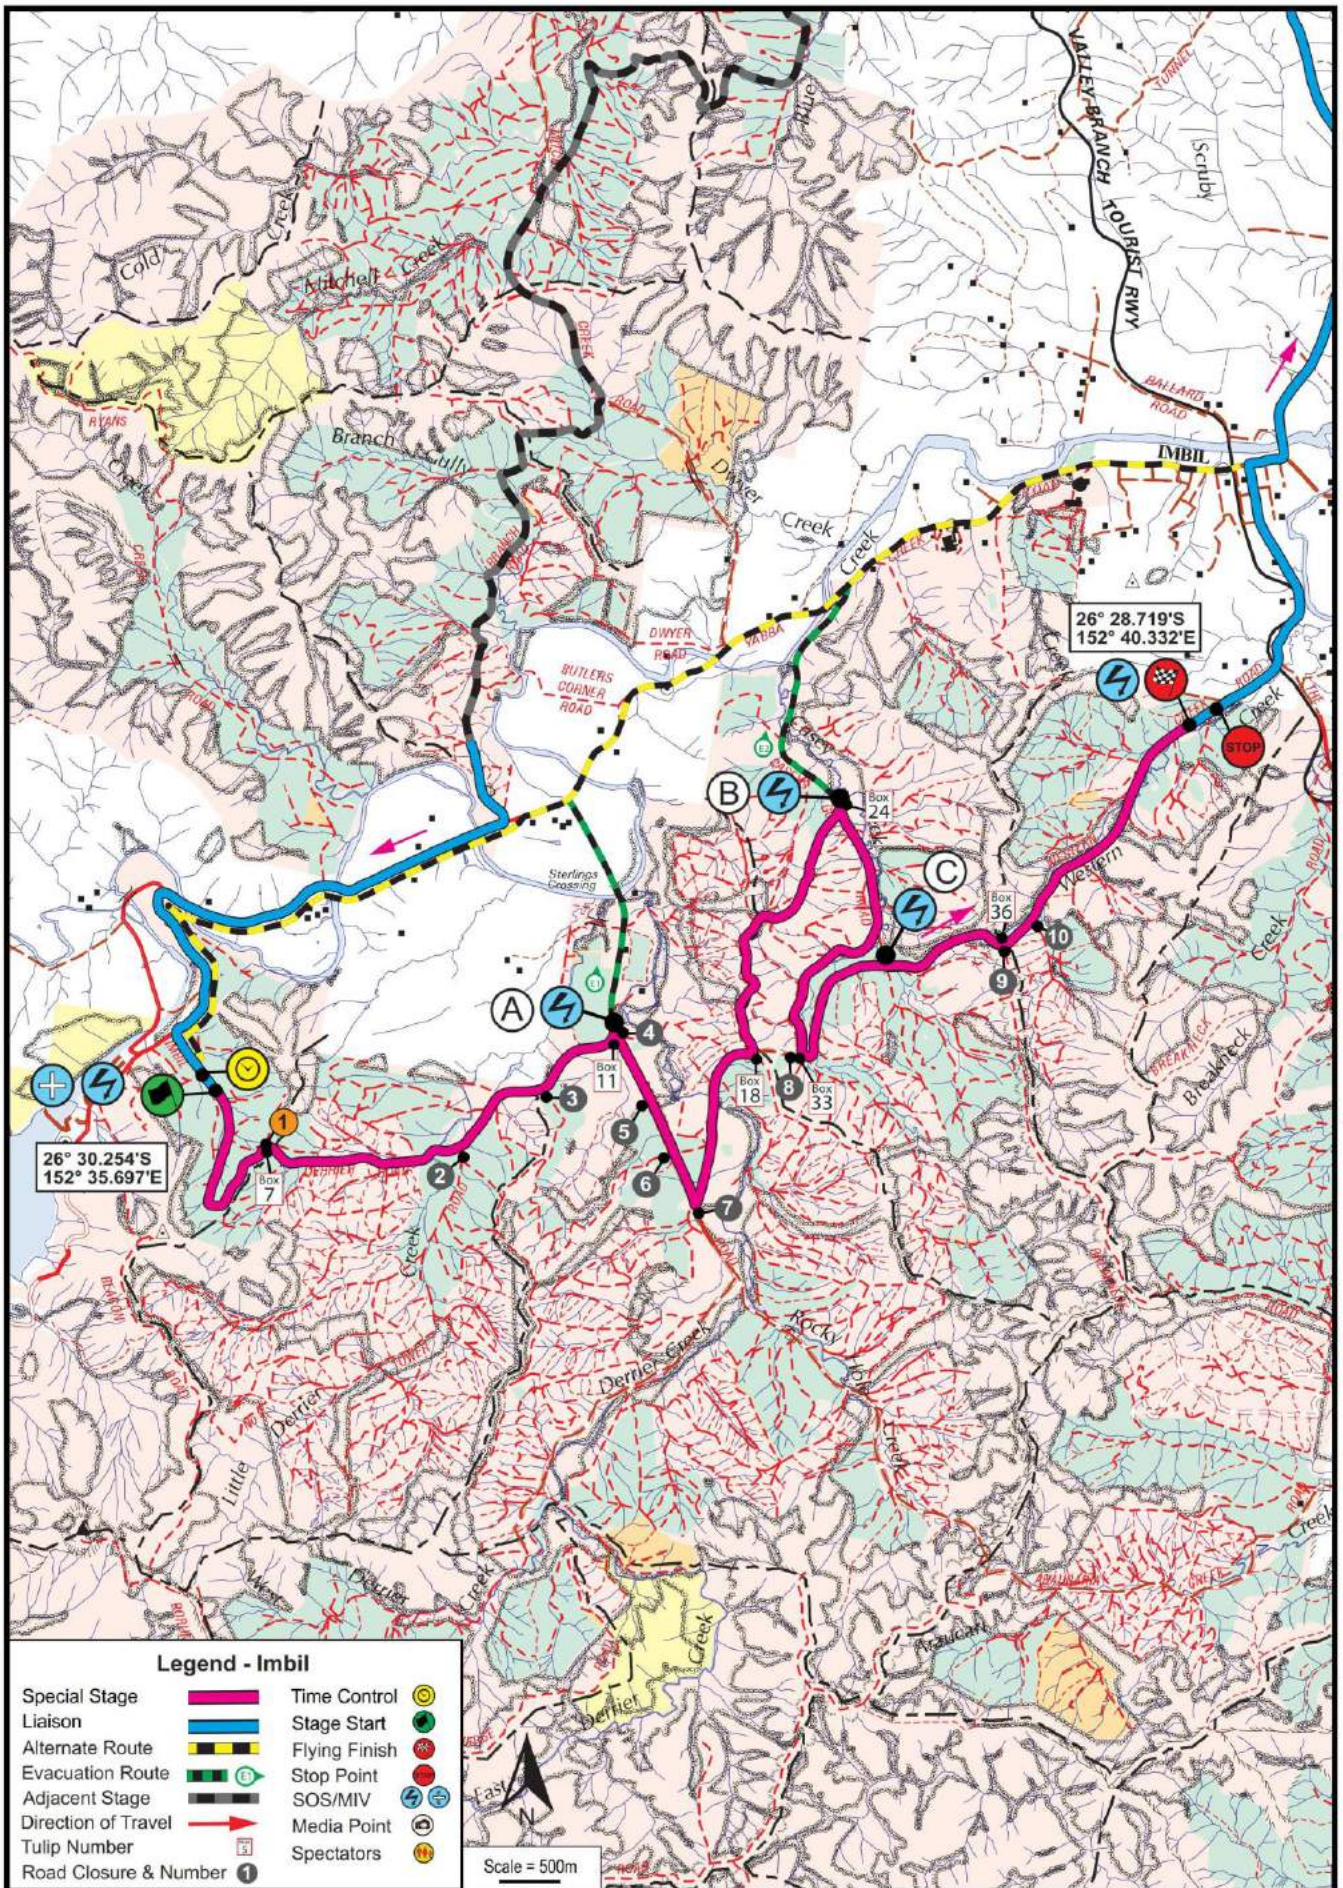

Legend - Imbil

Special Stage		Time Control	
Liaison		Stage Start	
Alternate Route		Flying Finish	
Evacuation Route		Stop Point	
Adjacent Stage		SOS/MIV	
Direction of Travel		Media Point	
Tulip Number		Spectators	
Road Closure & Number			

Scale = 500m