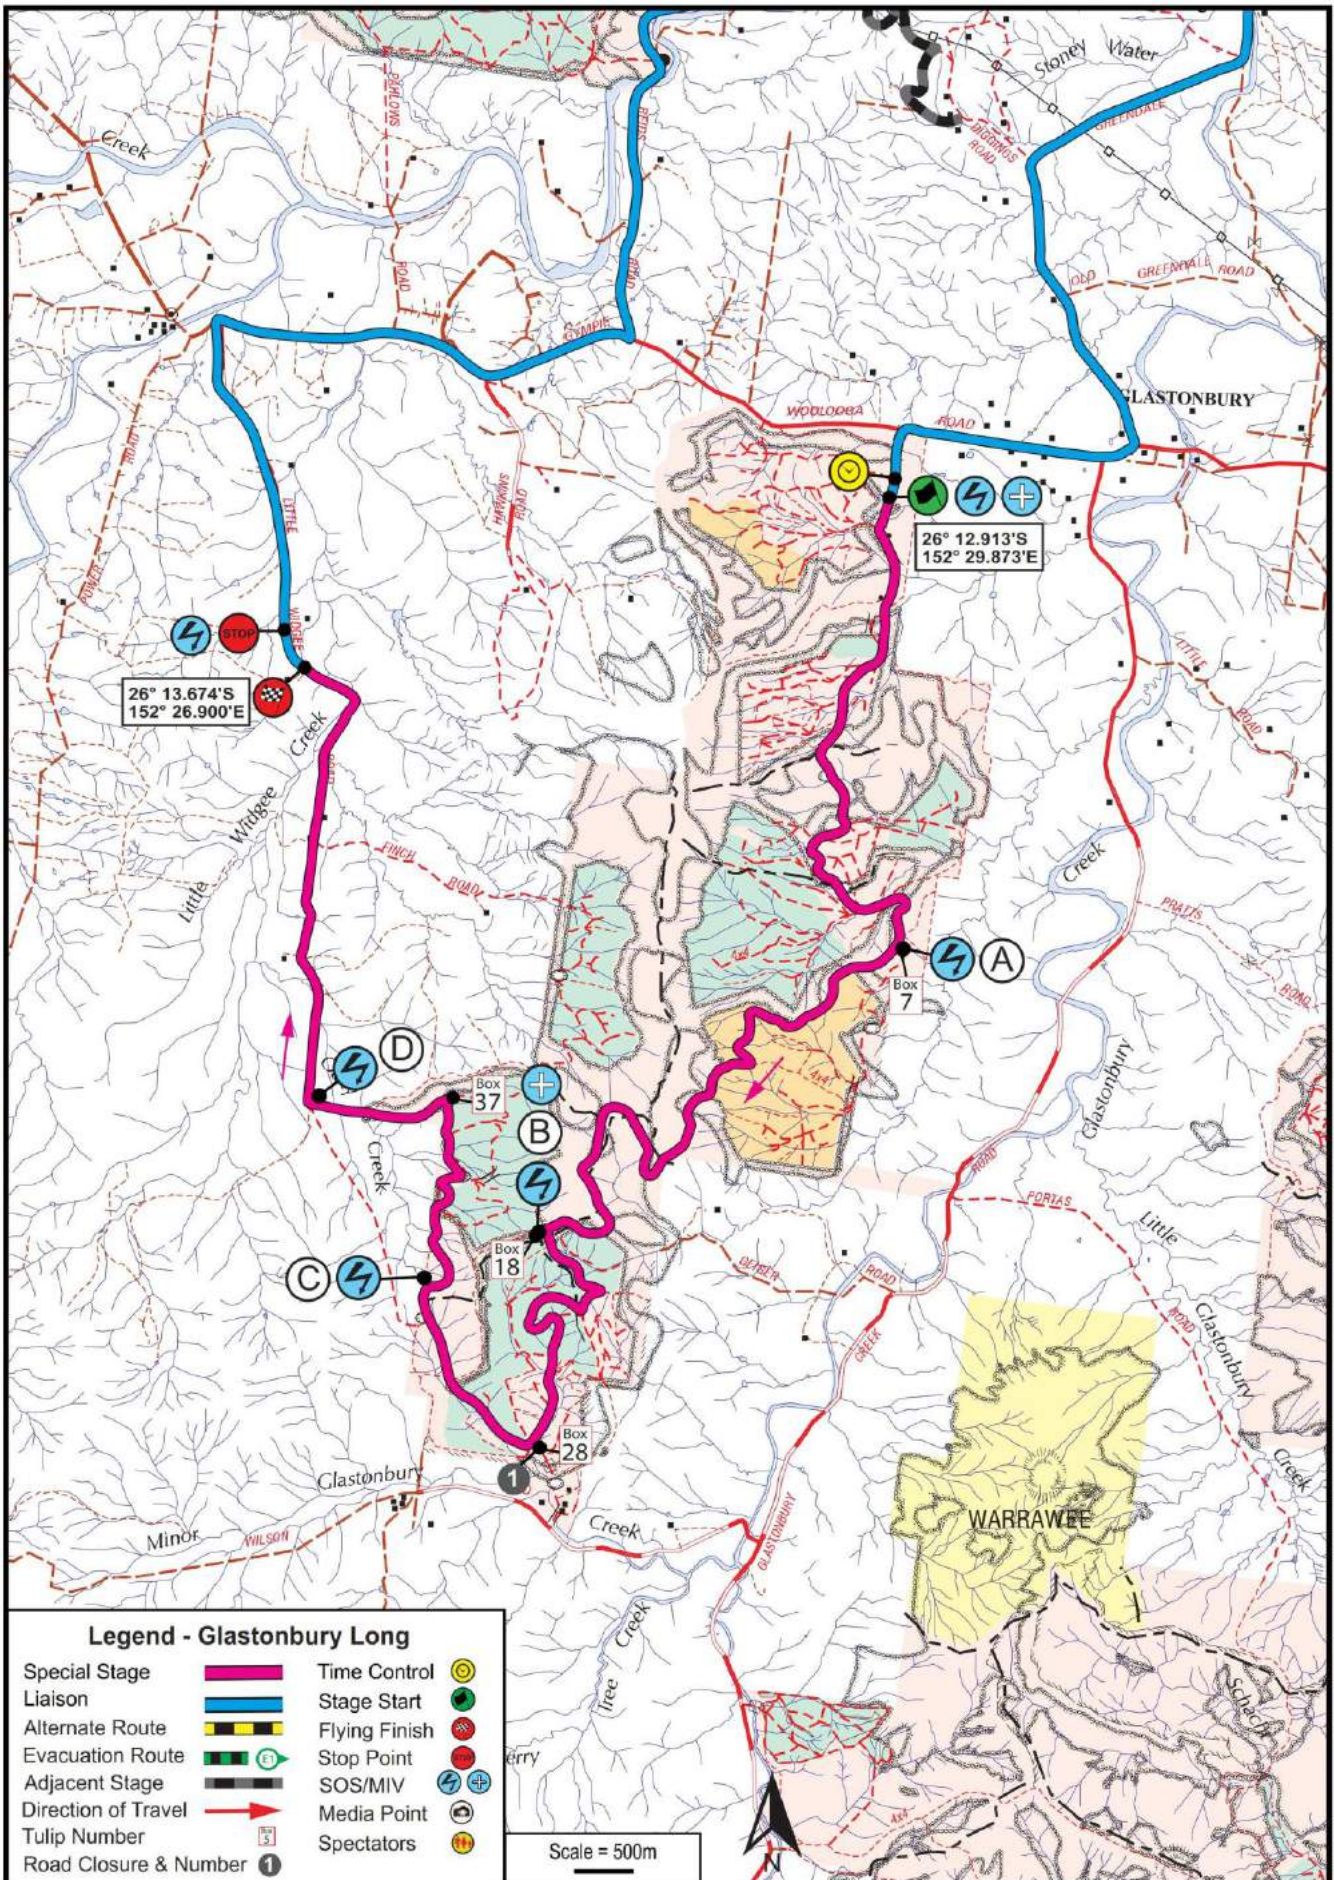

Legend - Amamoor

- | | | | |
|-----------------------|--|---------------|--|
| Special Stage | | Time Control | |
| Liaison | | Stage Start | |
| Alternate Route | | Flying Finish | |
| Evacuation Route | | Stop Point | |
| Adjacent Stage | | SOS/MIV | |
| Direction of Travel | | Media Point | |
| Tulip Number | | Spectators | |
| Road Closure & Number | | | |

Scale = 500m

Legend - Kandanga

- | | | | |
|-----------------------|--|---------------|--|
| Special Stage | | Time Control | |
| Liaison | | Stage Start | |
| Alternate Route | | Flying Finish | |
| Evacuation Route | | Stop Point | |
| Adjacent Stage | | SOS/MIV | |
| Direction of Travel | | Media Point | |
| Tulip Number | | Spectators | |
| Road Closure & Number | | | |

Scale = 500m

Legend - Imbil

- | | | | |
|-----------------------|--|---------------|--|
| Special Stage | | Time Control | |
| Liaison | | Stage Start | |
| Alternate Route | | Flying Finish | |
| Evacuation Route | | Stop Point | |
| Adjacent Stage | | SOS/MIV | |
| Direction of Travel | | Media Point | |
| Tulip Number | | Spectators | |
| Road Closure & Number | | | |

Scale = 500m

Legend - Glastonbury Long

- | | | | |
|-----------------------|--|---------------|--|
| Special Stage | | Time Control | |
| Liaison | | Stage Start | |
| Alternate Route | | Flying Finish | |
| Evacuation Route | | Stop Point | |
| Adjacent Stage | | SOS/MIV | |
| Direction of Travel | | Media Point | |
| Tulip Number | | Spectators | |
| Road Closure & Number | | | |