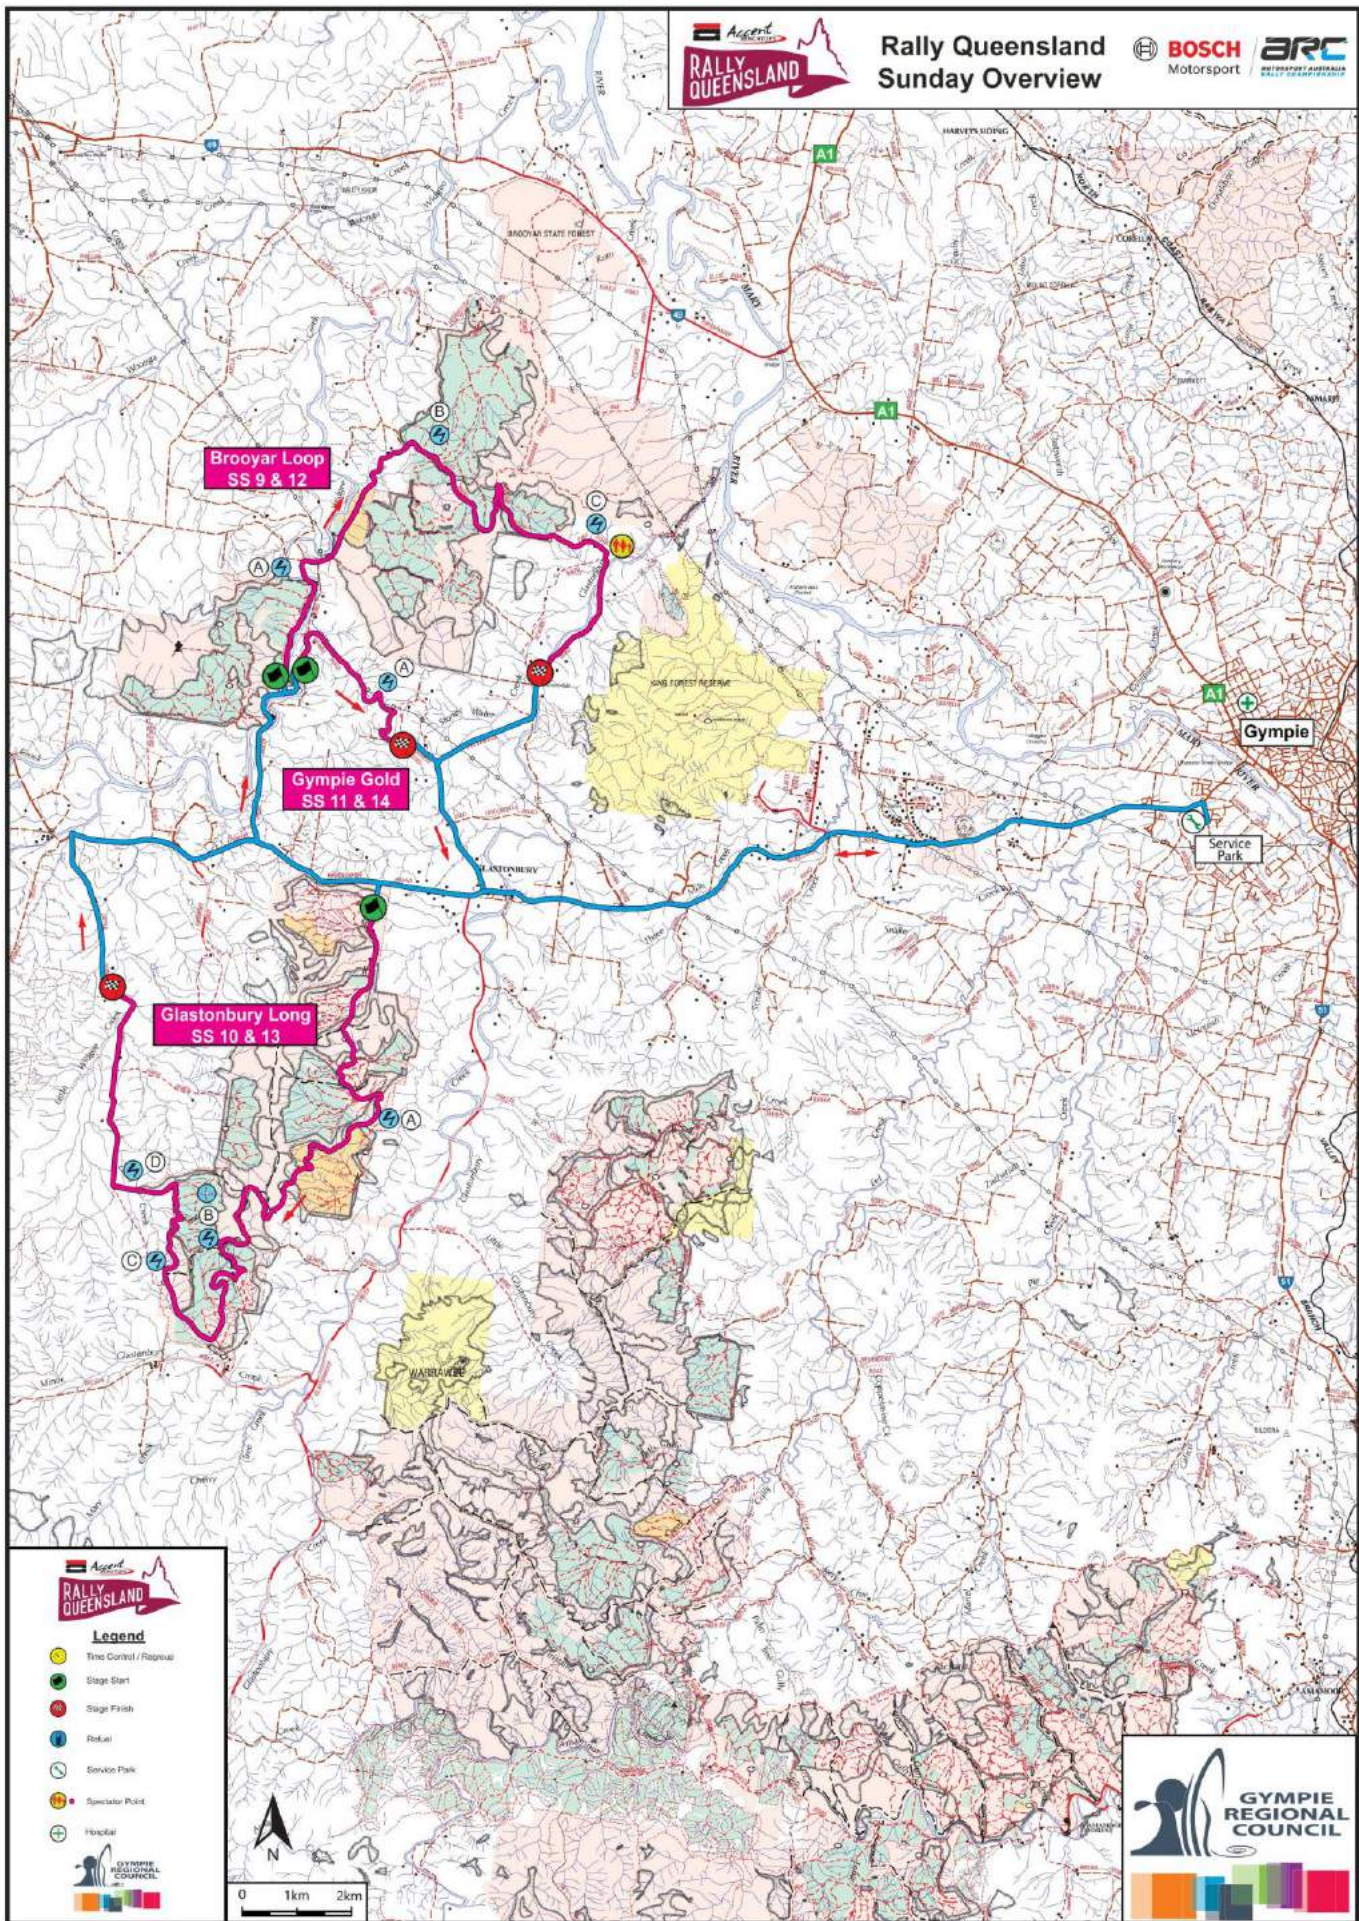

Map Book

Rally Queensland Saturday Overview

Legend

- Time Control / Regroup
- Stage Start
- Stage Finish
- Refuel
- Service Park
- Spectator Point
- Hospital

Legend

- Time Control / Restroom
- Stage Start
- Stage Finish
- Refuel
- Service Park
- Spectator Point
- Hospital

Version 1.0

Time Controls		Media Zone / Flexi Zone		Refueling		Toilets & Showers	
Service Bays		Regroup / Parc Ferme		Fuel Store		Food	
Tyre Companies		Tyre Marking		Travel Direction			

Legend

SCALE = 20m

Scale = 500m

Legend - Kandanga

- | | | | |
|-----------------------|--|---------------|--|
| Special Stage | | Time Control | |
| Liaison | | Stage Start | |
| Alternate Route | | Flying Finish | |
| Evacuation Route | | Stop Point | |
| Adjacent Stage | | SOS/MIV | |
| Direction of Travel | | Media Point | |
| Tulip Number | | Spectators | |
| Road Closure & Number | | | |

Scale = 500m

Legend - Glastonbury Long

- | | | | |
|-----------------------|--|---------------|--|
| Special Stage | | Time Control | |
| Liaison | | Stage Start | |
| Alternate Route | | Flying Finish | |
| Evacuation Route | | Stop Point | |
| Adjacent Stage | | SOS/MIV | |
| Direction of Travel | | Media Point | |
| Tulip Number | | Spectators | |
| Road Closure & Number | | | |